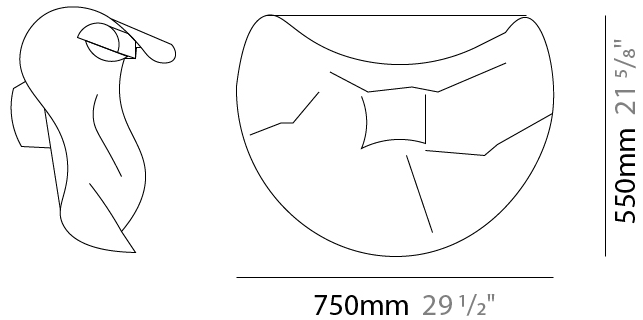

NON SO! SURFACE

D132140- _____
base number

1. To build a product code in our configurator select the specify button on the base model # product page
2. To build a manual product code on this datasheet choose from the options listed below in blue font and add the suffix to the base model #

GENERAL

Series: Non So!
Brand: Knikerboker
Division: Design
Mounting Type: Surface
Mounting Location: Ceiling
Subcategory: Ambient

PHYSICAL

Shape: Abstract
Length (mm): 750
Length (in): 29 1/2
Height (mm): 550
Height (in): 21 5/8
Extension (mm): 280
Extension (in): 11
Light Distribution: Indirect
Fixture Finish: EWH / EBK / MAN / COF / PRD / SLF / GLF / CLF / BRL / EWS / EWG / EWC / EWR / EBS / EBG / EBC / EBC / EBB / MAS / MAD / MAC / MAB / COS / CGO / CCL / CBL / PRS / PRG / PRC / PRB
Fixture Material: Metal

ELECTRICAL

Lamp Type: LED
Input Wattage (W): 21
Total Output Wattage (W): 20
Dimming: Tri-Mode (Non-Dimming and Phase Dimming (120Vac only) and 0-10V Dimming)
Driver Included: Yes
Driver Location: Integrated
Driver Type: Constant Current - Universal
Driver Class: Class 2
Input Voltage (V): 120 - 277
Constant Current (MA): 250
Upon Request: 0-10Vdc dimming / Phase dimming @120Vac / Non-dimming 120/277Vac

LED

Number of LEDs: 2
Color Temperature (°K): 3000
Max. Delivered Lumen (lm): 2200
CRI: >85 CRI
Lamp Life (hrs): 50000

OPTICAL

RATINGS AND CERTIFICATIONS

Certified By: Certified for North American Standards
IP rating: IP20